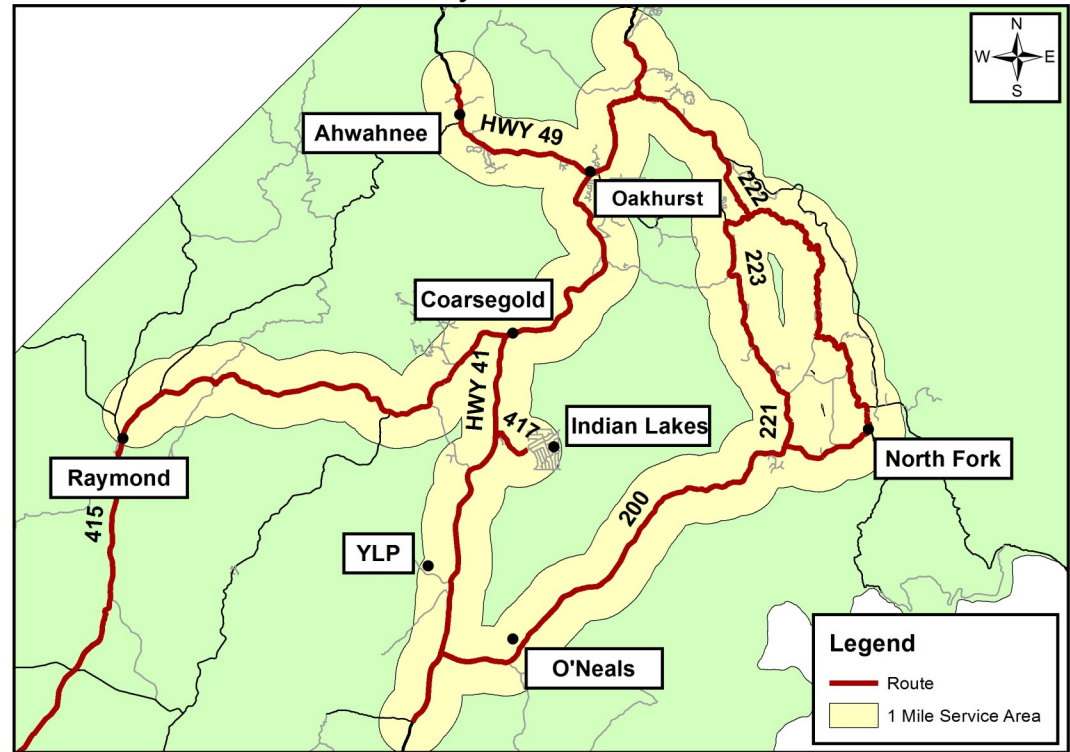

The Medical Escort Service serves residents of Ahwahnee, Bass Lake, Coarsegold, North Fork, Oakhurst and Raymond. Service is provided to Raymond every Wednesday with pick-up and drop-off at the General Store.

The Medical Escort van transports individuals to doctor or medical-related appointments in Madera, Fresno and Clovis.

Who Can Ride?

Individuals who live in Eastern Madera County may ride. Children under 18 years of age must be accompanied by an adult.

Eastern Madera County Medical Escort Service Area

Tuesday & Thursday

Wednesday (Raymond)

Round Trip: \$10.00 per person

(Payment by Cash or Check)

No Service Holidays

- ◆ New Year's Day
- ◆ Veterans Day
- ◆ Thanksgiving Day
- ◆ Christmas Day